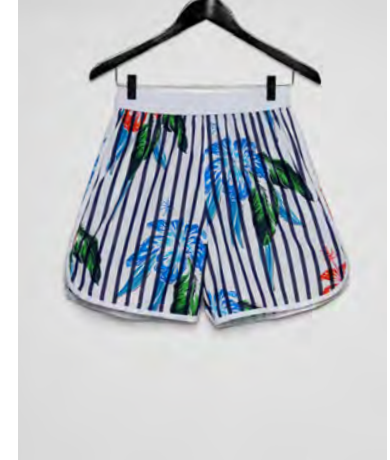

COMBAT POLO SHIRT  
WEDGWOOD SAILOR STRIPE

NEW KAFTAN  
WEDGWOOD SAILOR STRIPE

RUNNING BOXER / LONG  
WEDGWOOD SAILOR STRIPE

ETON SHIRT  
WEDGWOOD HIBISCUS

WORK SHIRT  
WEDGWOOD HIBISCUS

SPORTS SHIRT  
WEDGWOOD HIBISCUS

CHEMISE HAWAII  
WEDGWOOD HIBISCUS

ROBE CHEMISE  
WEDGWOOD HIBISCUS

BOXER  
WEDGWOOD HIBISCUS

CHEMISE PYJAMA HAWAII  
NAVY HIBISCUS

ROBE DE CHAMBRE  
NAVY HIBISCUS

NEW PYJAMA  
NAVY HIBISCUS

RUNNING BOXER  
NAVY HIBISCUS

CHEMISE DE GARÇON  
YELLOW

CHEMISE SAFARI  
YELLOW

SPORTS SHIRT  
YELLOW

PAINTER'S SMOCK  
YELLOW / WHITE POPLIN

ETON SHIRT / PLACKET  
NAVY VOILE

PLEATED SMOKING SHIRT  
NAVY VOILE

CHEMISE SAFARI  
NAVY VOILE