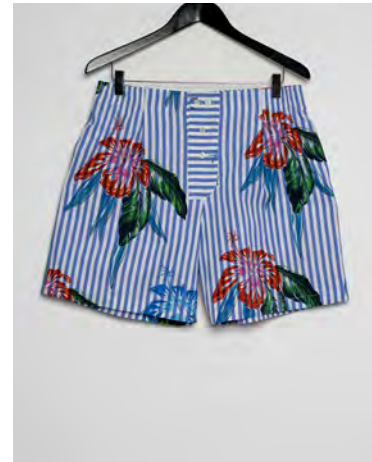

BOXER
WEDGWOOD HIBISCUS